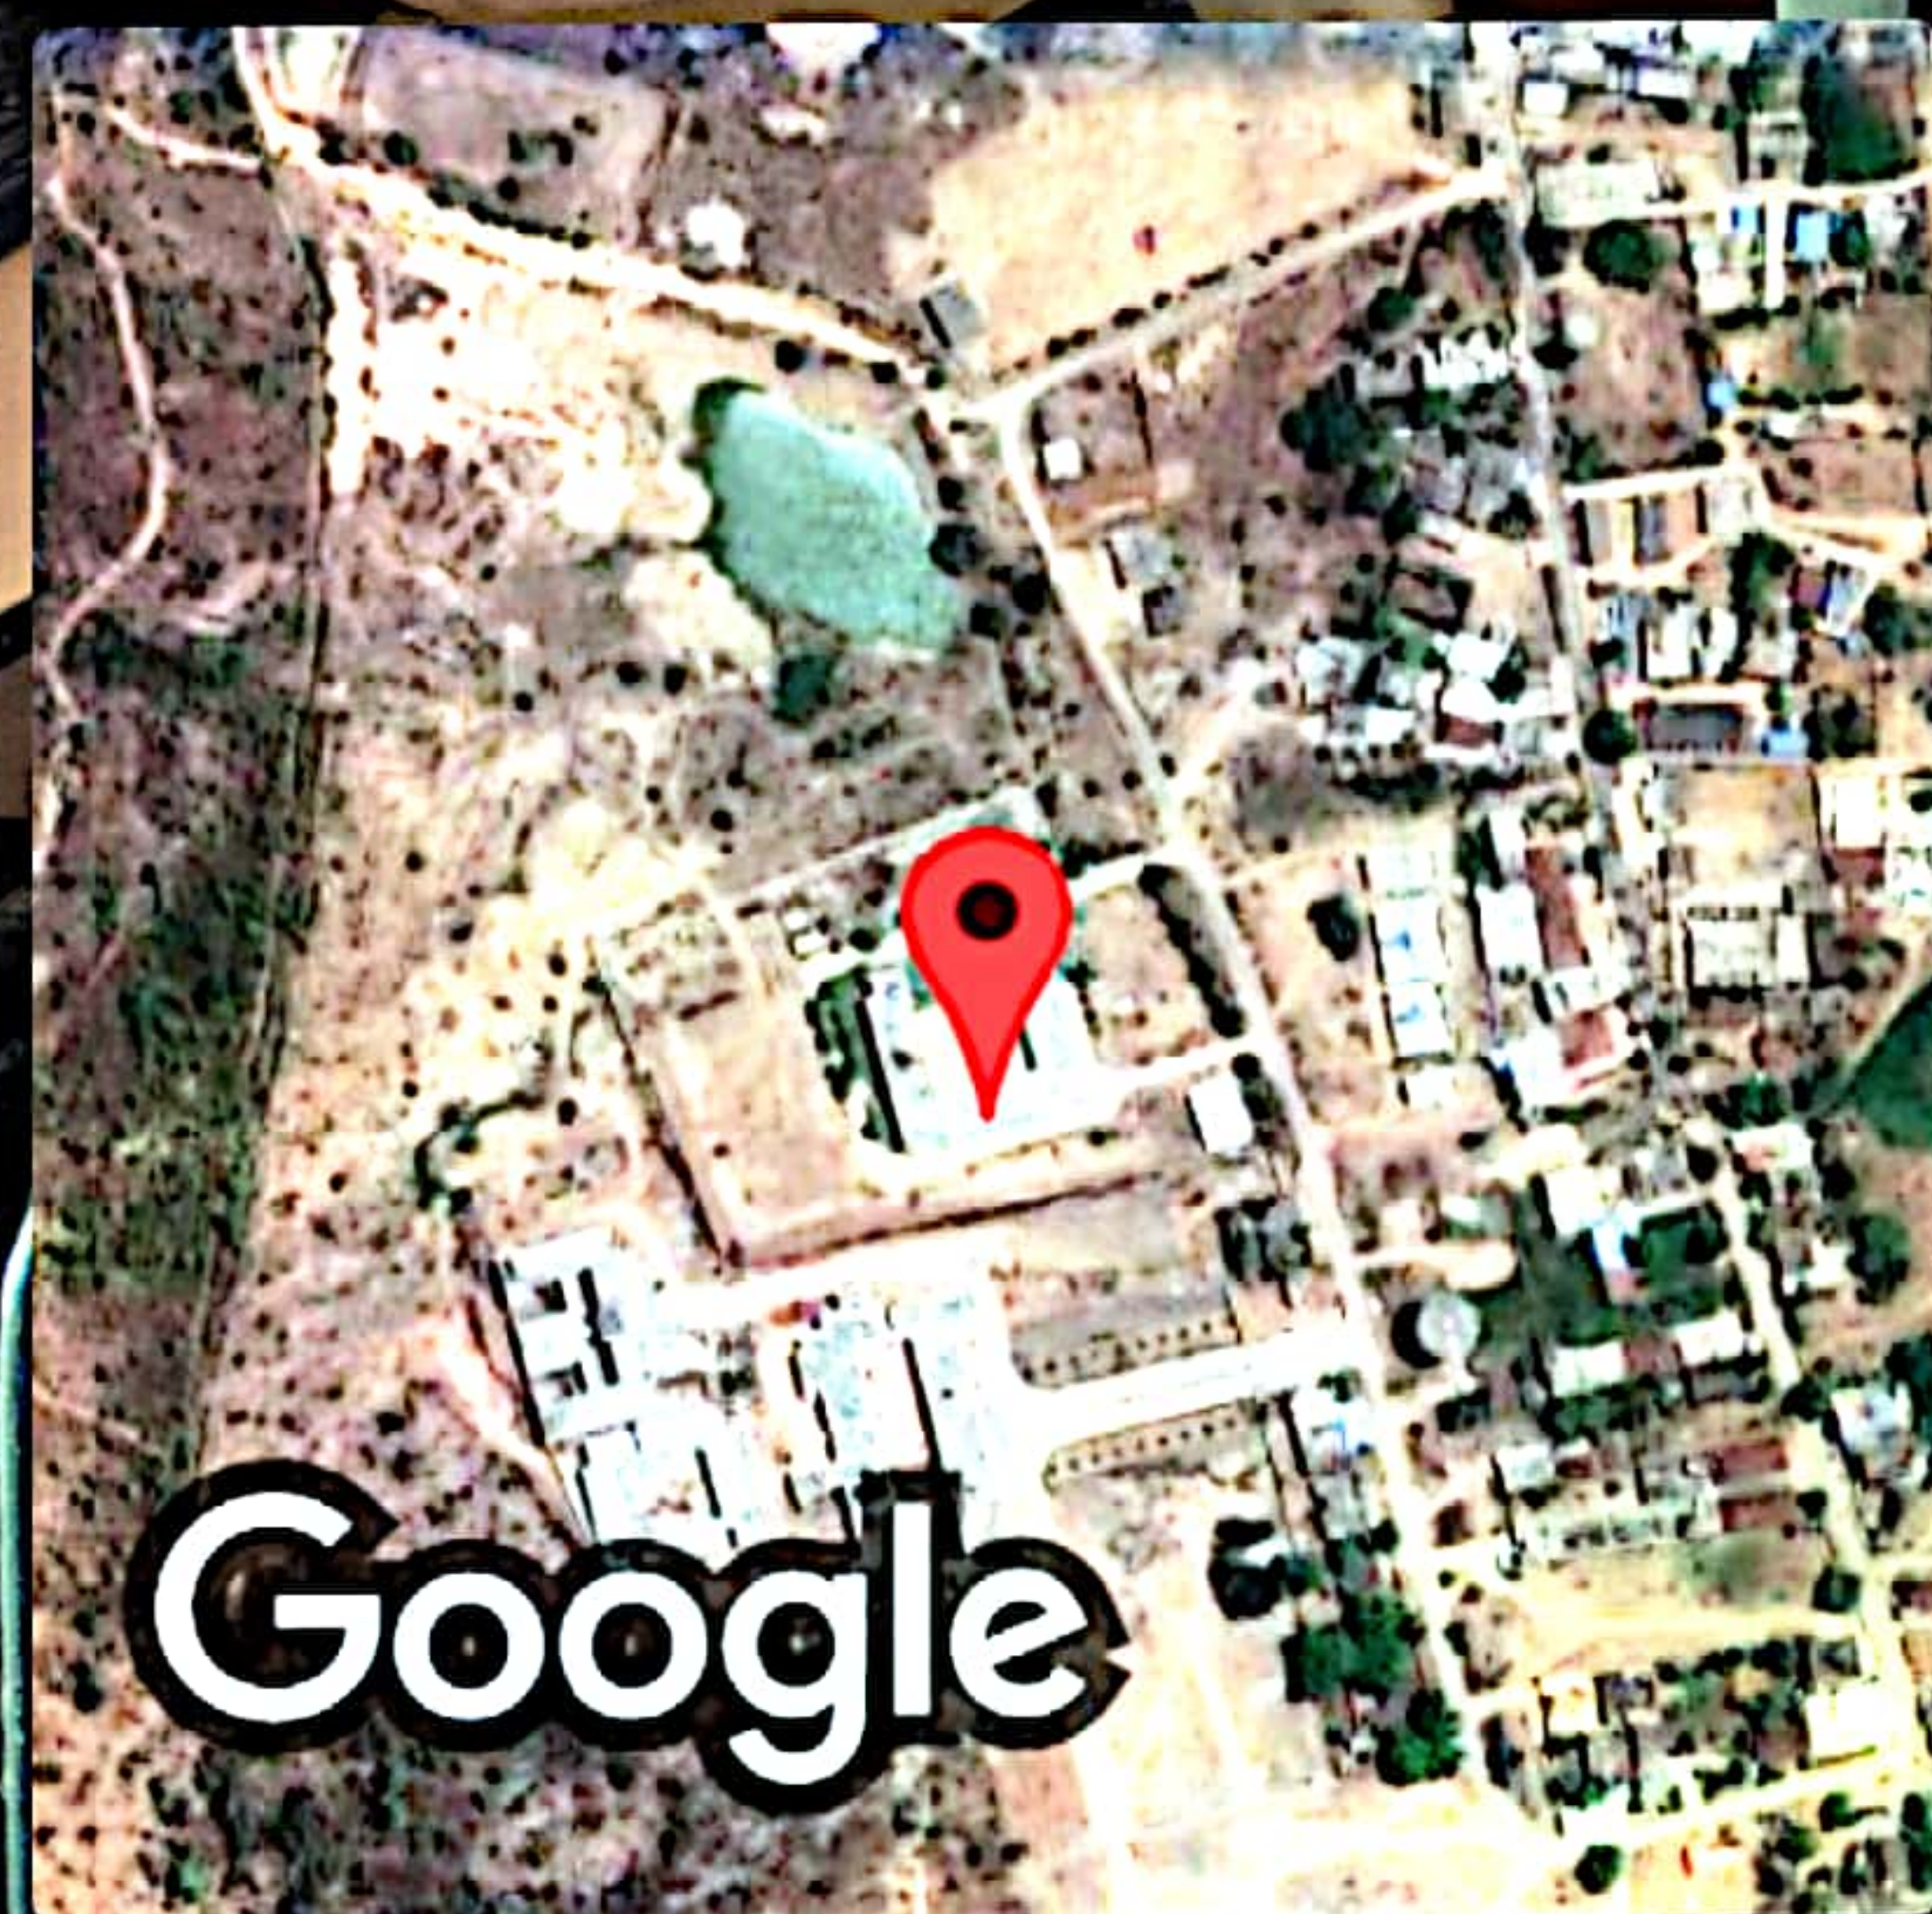

7fpq+9gw, Kanker, Chhattisgarh 494334, India

Lat 20.286874° Long 81.489102°

21/12/24 12:52 PM GMT +05:30

Google